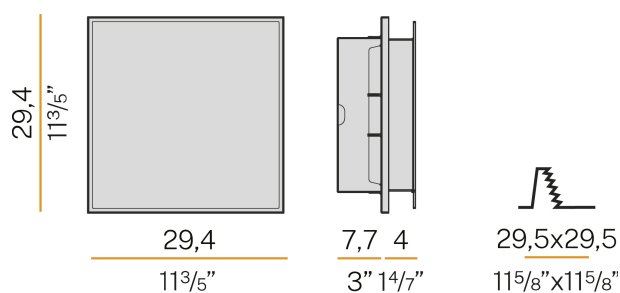

Built-in hole dimension: 295x295mm (11,6x11,6")

Technical drawing

Application

Polar diagram